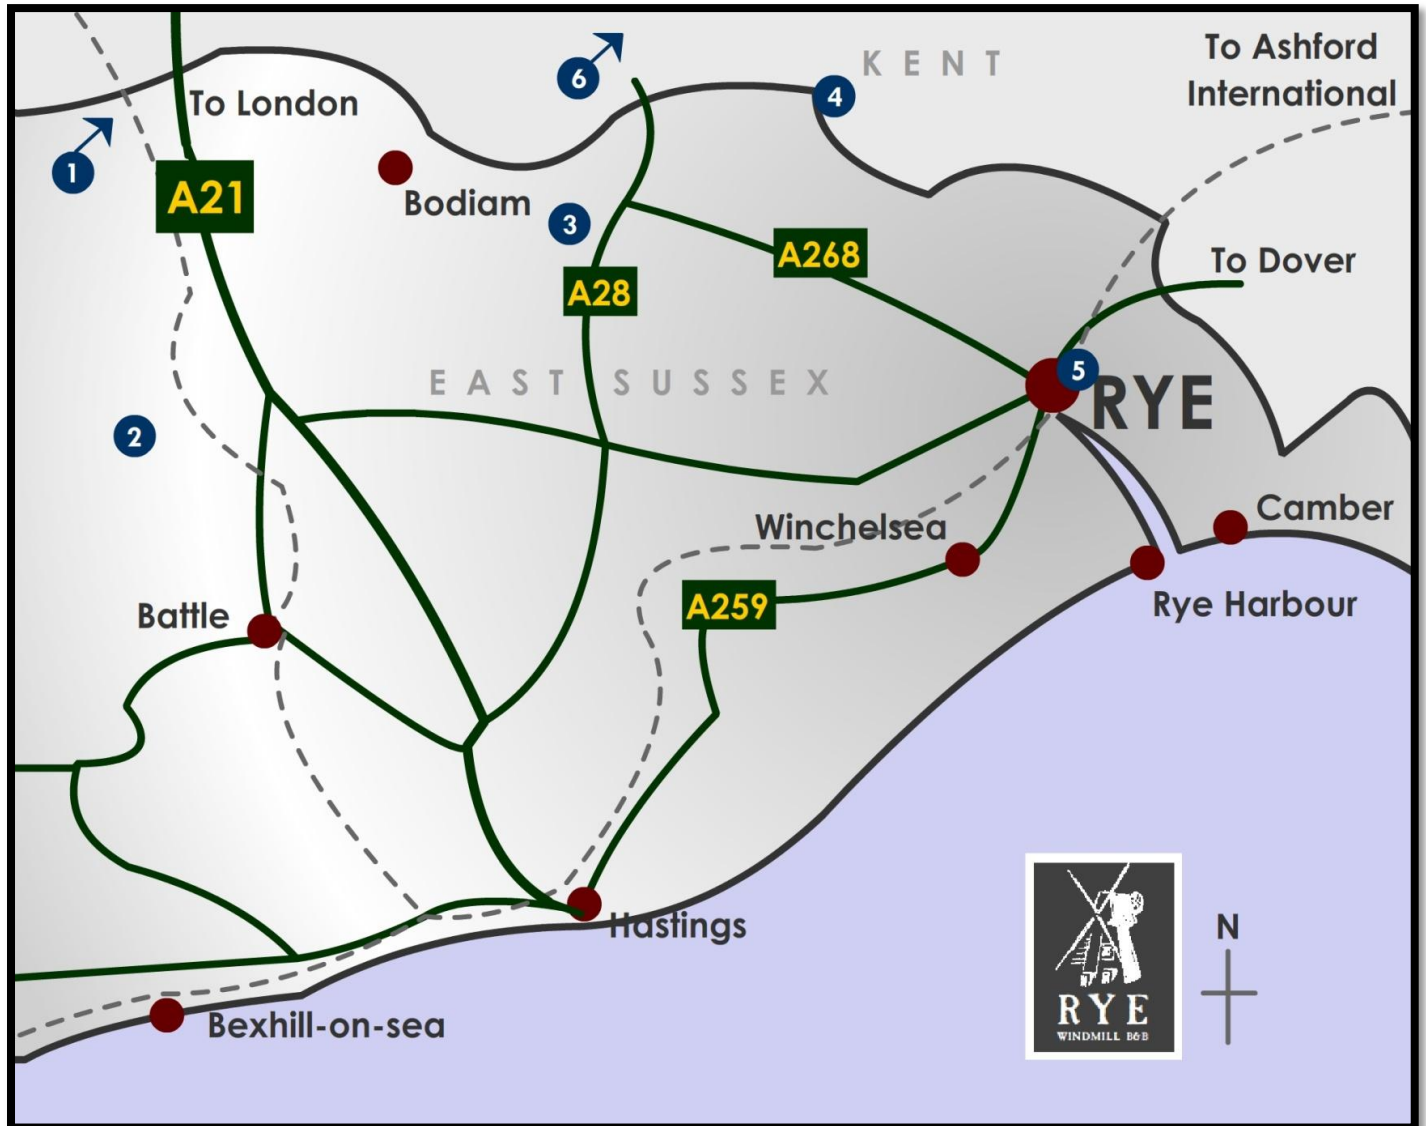

Rye Windmill
A bed & breakfast with a difference...

Tel: 01797 224027

Email: info@RyeWindmill.co.uk

Web: www.RyeWindmill.co.uk

Rye Windmill, Mill Lane, Rye, East Sussex, TN31 7DW

Gardens & Houses

1. Scotney Castle & Gardens - National Trust
2. Batemans House & Gardens - National Trust
3. Great Dixter House & Gardens
4. Smallhythe Place - National Trust
5. Lamb House - National Trust
6. Sissinghurst Castle Garden - National Trust